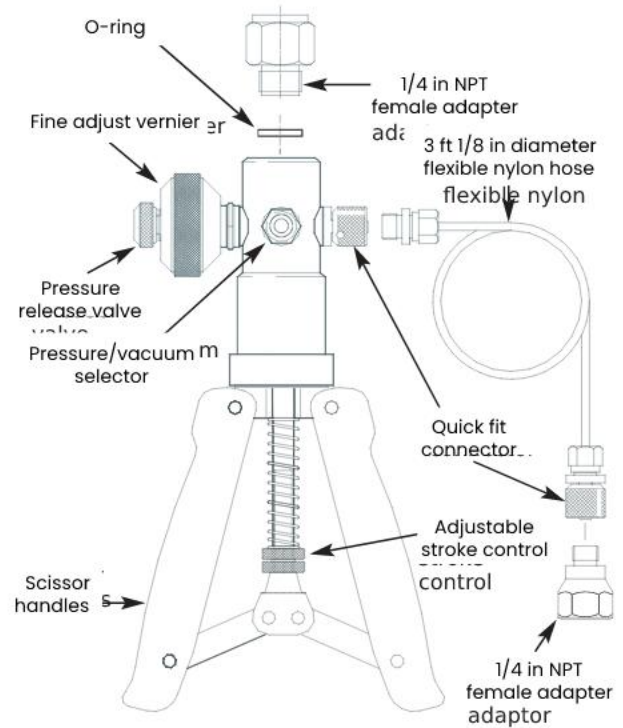

PV211 specifications

General

Ranges

Pressure 0 to 600 psi (0 to 40 bar)

Vacuum 0 to 28.5 inHg (0 to -900 mbar)

Materials

Nickel-plated brass, anodized aluminum, phosphorus, bronze (springs), nitrile, nylon

Dimensions (l x w x d)

8.5 in x 4 in x 2.5 in (220 mm x 105 mm x 63 mm)

Weight

1 lb (650 g)

Test kits

Complete test kits can be ordered as individual items will:

PV211-P

Pneumatic test kit, contains:

- PV211 hand pump with operating instructions
- PV211-TC: Robust, lightweight hard-shell case with foam trays and nylon sealing kit

PV-BSP-QF

- Set of quick connectors made of nickel-plated brass
- Adapted to G1/8, G1/4, G3/8 and G1/2 internal threads as well as on G1/8 and G1/4 male threads
- One adapter each, G1/4 external thread to G1/4
- External thread and G1/8 external thread

Equipment

The following parts can also be used as accessories/spare parts be ordered:

PV-NPT-QF

- Set of quick connectors made of nickel-plated brass
- Adapted to 1/8", 1/4", 3/8" and 1/2" NPT internal threads as well as 1/8" and 1/4" NPT male threads
- One adapter each 1/4" NPT external thread to 1/4" NPT
- External thread and 1/8" NPT external thread

PV211-HK

Replacement hose

Order details

- PV211-P
- PV-BSP-QF
- PV-NPT-QF
- PV211-HK

Order codes

PV211

Hand pump, 3 ft 1/8 in diameter nylon hose with 1/4 in NPT female

PV211-HA

Hand pump in carrying case, 3 ft 1/8 in diameter flexible nylon hose, adapters and accessories

IAS-A111

Service kit